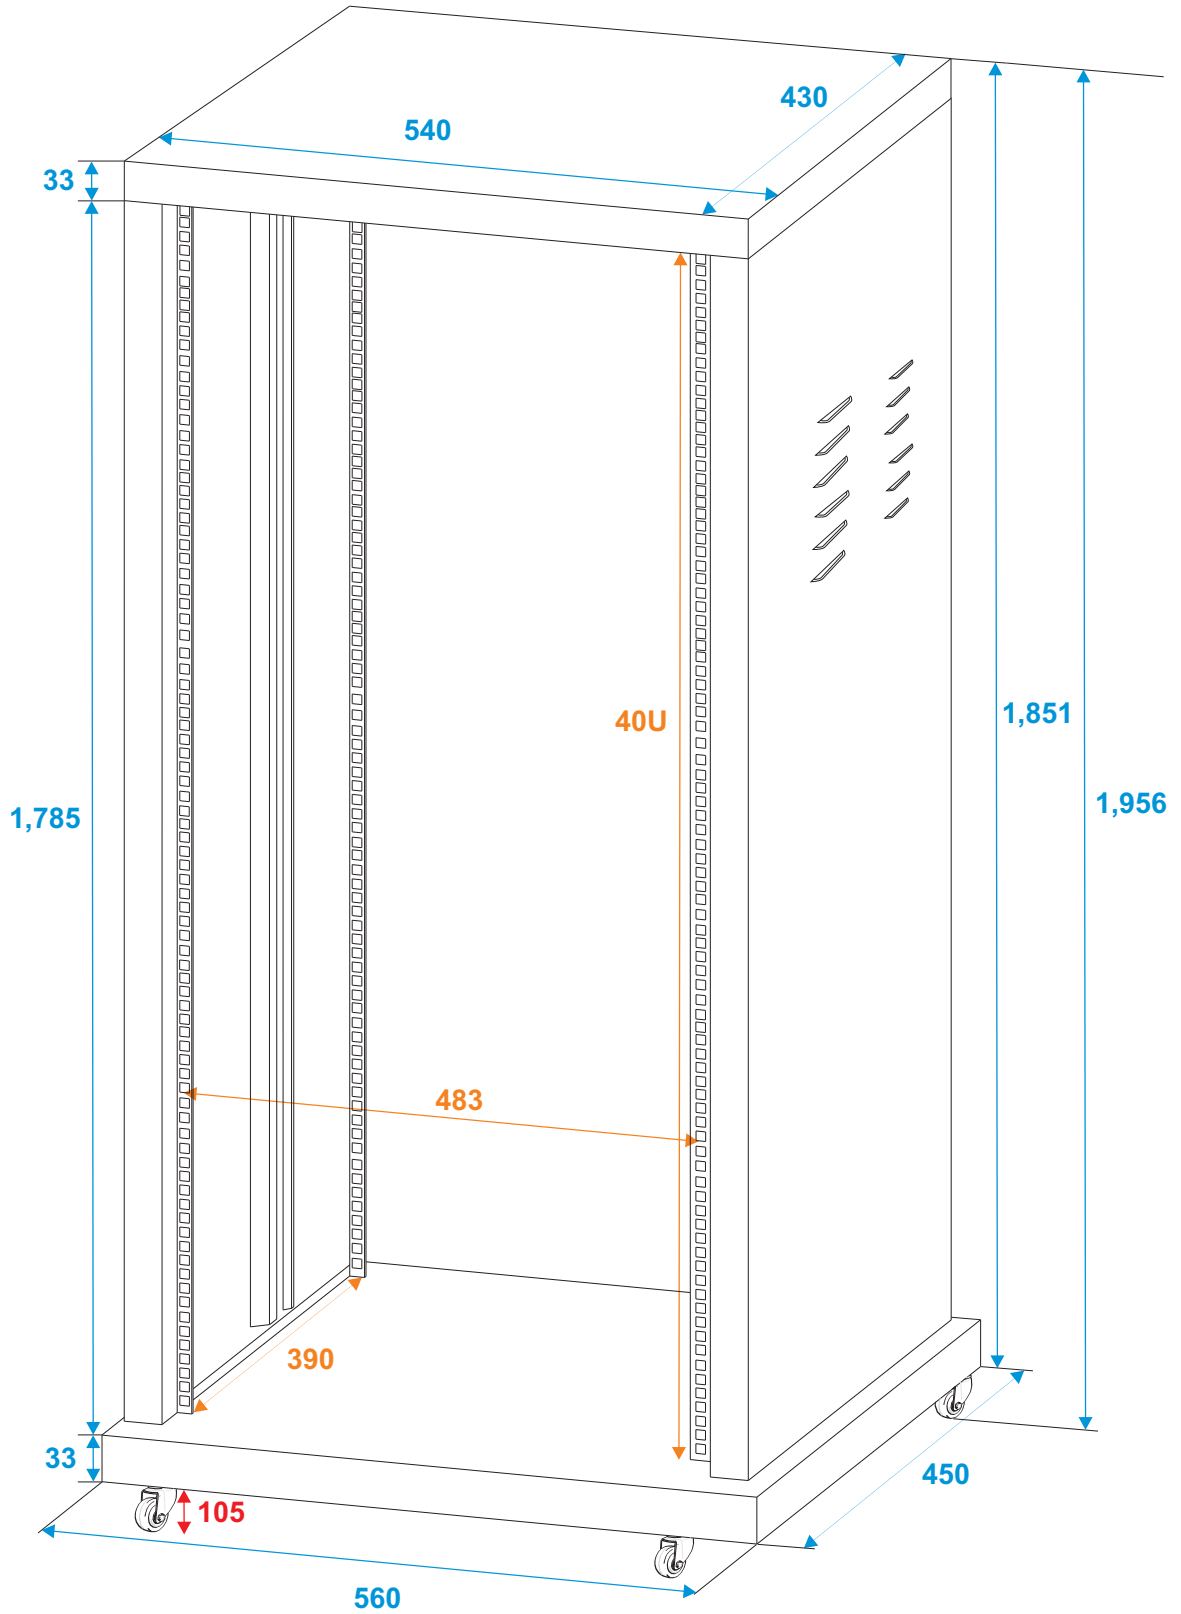

# 30103220 STEEL RACK SR-19

\*all dimensions in millimeters