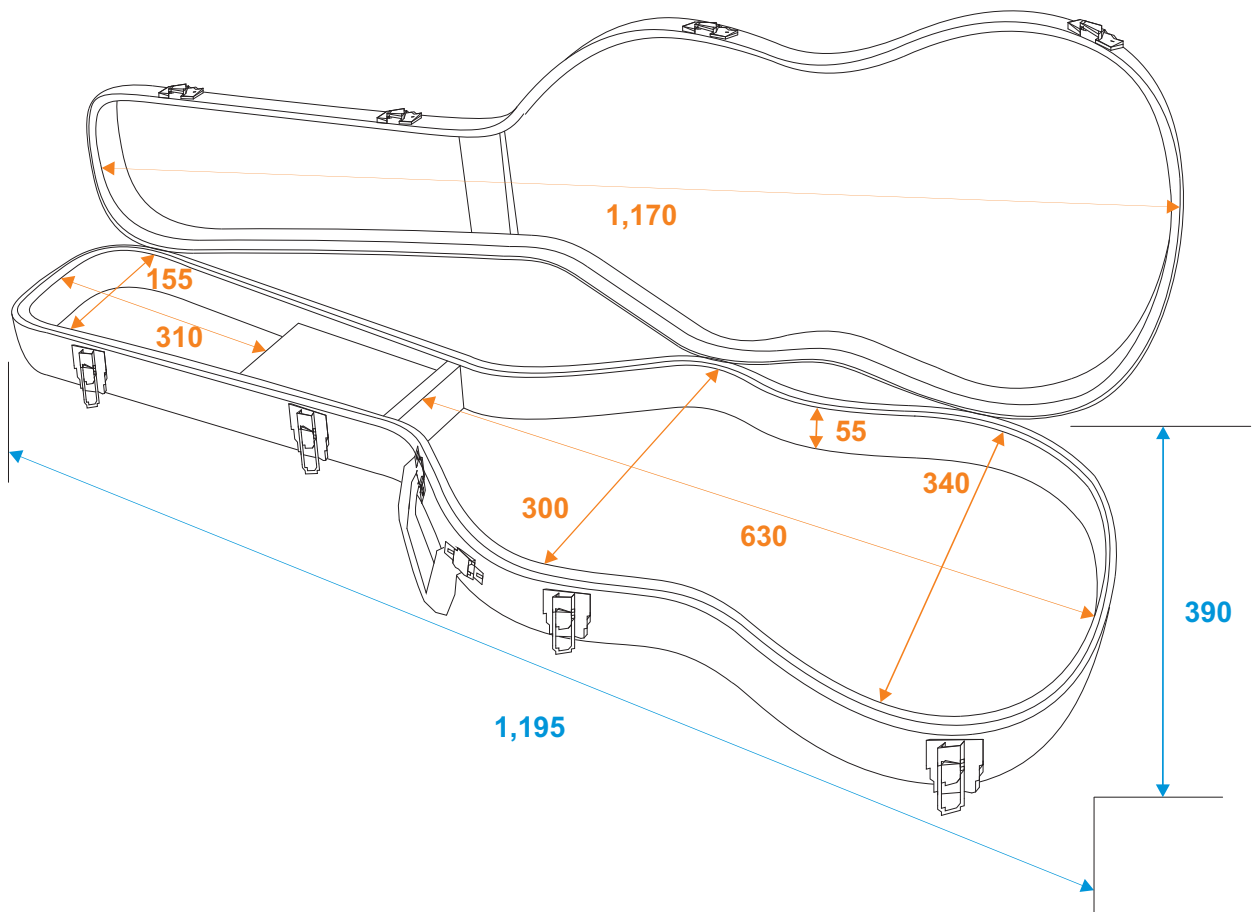

Flightcase

26345015 DIMAVERY Case for E-Bass-Guitar Wooden

*all dimensions in millimeters