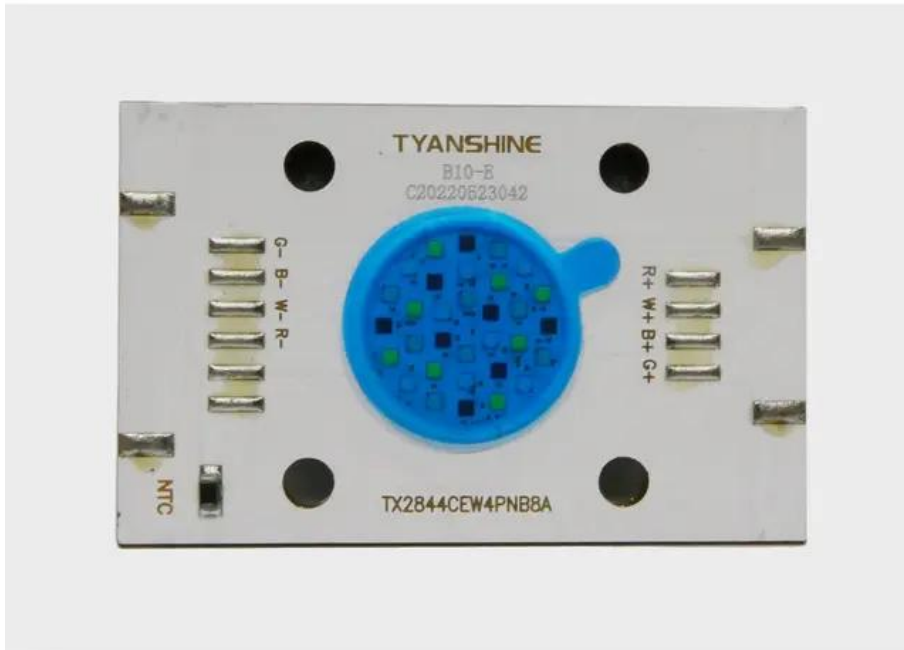

# LED COB 80W RGBW LED PFE-60 RGBW Profile Spot 9-25° (TX-2844RGBW80C) E6520074

---

GTIN: 4026397717051

---