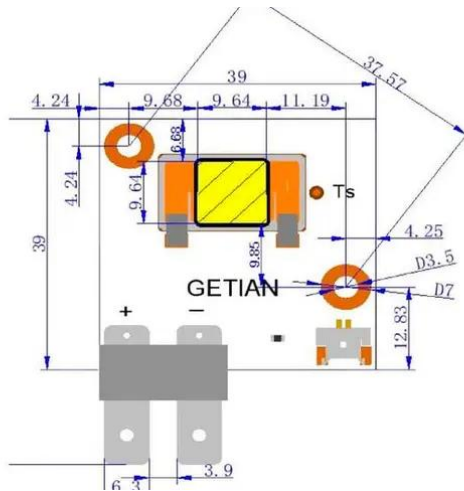

## LED COB 150W 8000K LED SL-160 Search Light (GT-FC150X3-1.1)

Art.-Nr.: E6520041  
GTIN: 4026397715132

---

## LED COB 150W 8000K LED SL-160 Search Light (GT-FC150X3-1.1)

Art.-Nr.: E6520041  
GTIN: 4026397715132

Features:

---