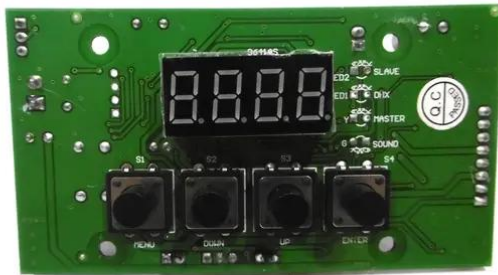

Platine (Display) LED SLS-360 UV 36x1W Floor (LED-M9-V2.PCB)

Art.-Nr.: E6519763
GTIN: 4026397699111

Platine (Display) LED SLS-360 UV 36x1W Floor (LED-M9-V2.PCB)

Art.-Nr.: E6519763
GTIN: 4026397699111

Features:
