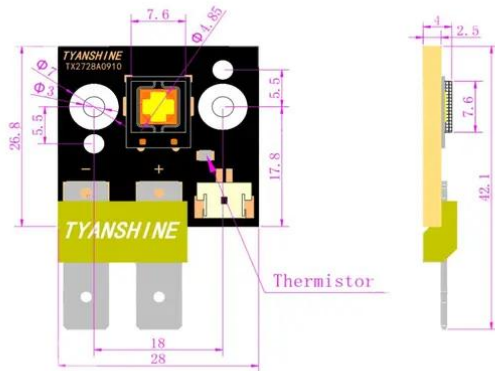

# LED COB 100W 8000K TSL-1000 (TX-2728W70FC120-NUVENG-A01)

Art.-Nr.: E6519737  
GTIN: 4026397698299

---

# LED COB 100W 8000K TSL-1000 (TX-2728W70FC120-NUVENG-A01)

Art.-Nr.: E6519737  
GTIN: 4026397698299

Features:

---