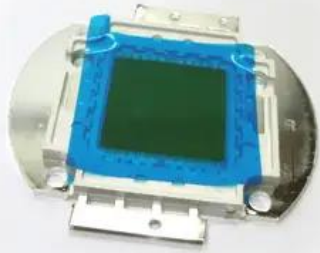

# LED COB 200W WW Theatre COB 200 WW (200WW)

Art.-Nr.: E6519593

GTIN: 4026397689143

---

---