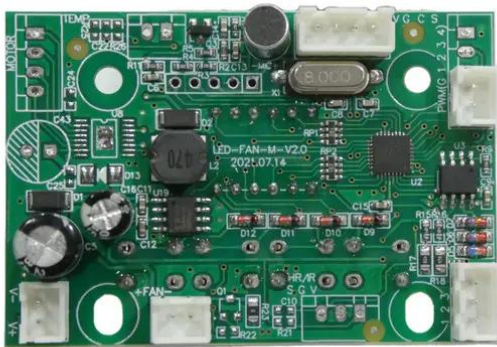

## Platine (Display) LED Super Strobe ABL (LED-FAN-M-V2.0)

Art.-Nr.: E6519500  
GTIN: 4026397664102

---

## Platine (Display) LED Super Strobe ABL (LED-FAN-M-V2.0)

Art.-Nr.: E6519500  
GTIN: 4026397664102

**Features:**

---