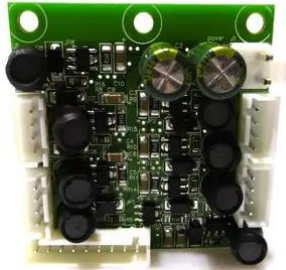

Platine (LED Treiber) LED B-40 Laser (CRT_DR_LED-B STARBURST V1.0)

Art.-Nr.: E6519351
GTIN: 4026397658804

Platine (LED Treiber) LED B-40 Laser (CRT_DR_LED-B STARBURST V1.0)

Art.-Nr.: E6519351
GTIN: 4026397658804