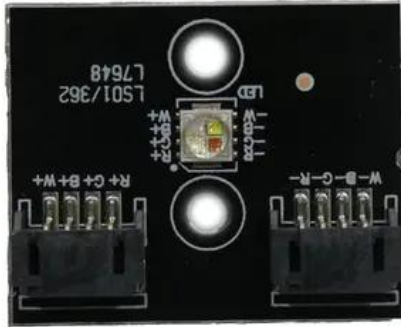

# Platine (LED) LED B-200 Hypno (LS01/362)

Art.-Nr.: E6512446

GTIN: 4026397750942

---

---