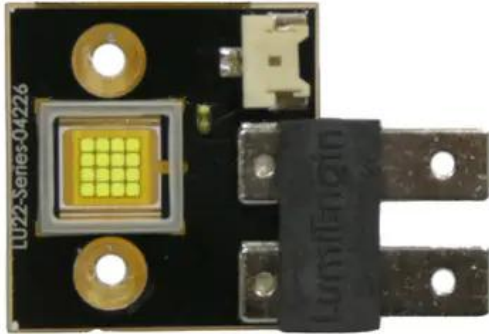

# Platine (LED) LED GF-120 Flowereffekt (LU22-Series-04226)

Art.-Nr.: E6512102

GTIN: 4026397742213

---

---