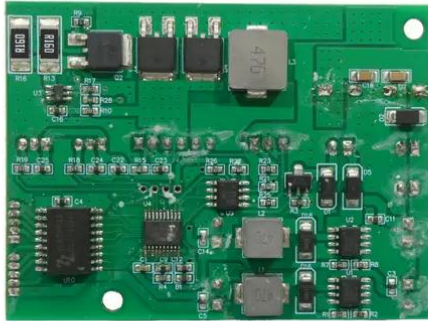

---

**Platine (LED Treiber/Steuerung)  
LED Twin Scan  
(CRT\_DR\_LED\_SCAN-BAR V1.0)  
(Scanner 2)**

**Art.-Nr.: E6512062**  
GTIN: 4026397741148

---

**Platine (LED Treiber/Steuerung)  
LED Twin Scan  
(CRT\_DR\_LED\_SCAN-BAR V1.0)  
(Scanner 2)**