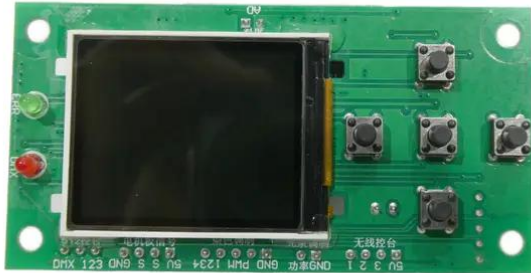

## Platine (Treiber) LED TMH-S90 Moving-Head Spot (X-Y-1556C)

**Art.-Nr.: E6511865**  
GTIN: 4026397742732

---

## Platine (Treiber) LED TMH-S90 Moving-Head Spot (X-Y-1556C)

**Art.-Nr.: E6511865**  
GTIN: 4026397742732

**Features:**

---