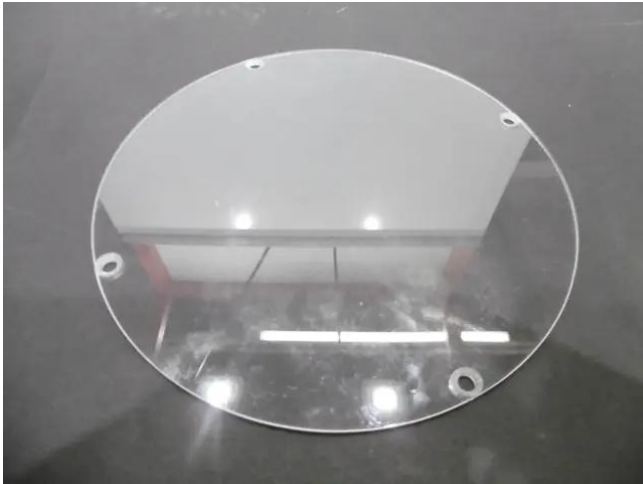

Scheibe LED Theatre COB 100 WW

Art.-Nr.: E6510979
GTIN: 4026397706482

Scheibe LED Theatre COB 100 WW

Art.-Nr.: E6510979
GTIN: 4026397706482

Features:
