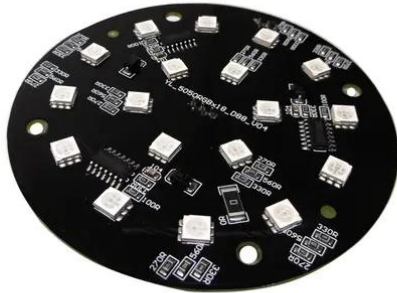

Platine (LED) LED Umbrella (YL_5050RGBx18_D88_V04)

Art.-Nr.: E6510356

GTIN: 4026397656206

Platine (LED) LED Umbrella (YL_5050RGBx18_D88_V04)

Art.-Nr.: E6510356

GTIN: 4026397656206

Features:
