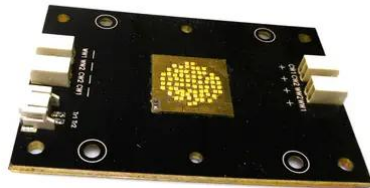

LED COB 250W 2700-6500K LED THA-250F 2700K-6500K (FD- TWW250-00)

Art.-Nr.: E6510350
GTIN: 4026397656084

LED COB 250W 2700-6500K LED THA-250F 2700K-6500K (FD- TWW250-00)

Art.-Nr.: E6510350
GTIN: 4026397656084