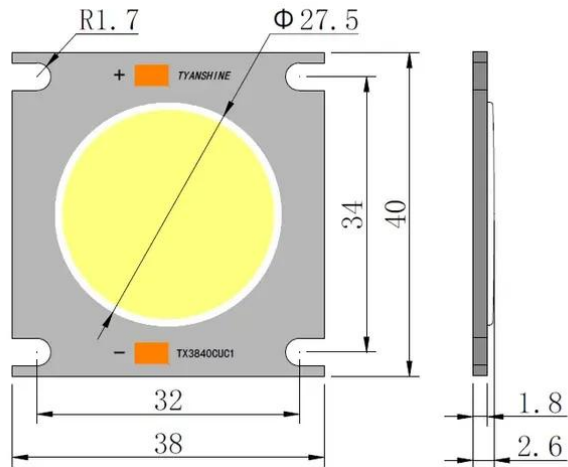

LED COB 150W 3000K LED PFE-120 (TX-3840W150D180CUY-C02AH95)

Art.-Nr.: E6510101
GTIN: 4026397648201

LED COB 150W 3000K LED PFE-120 (TX-3840W150D180CUY-C02AH95)

Art.-Nr.: E6510101
GTIN: 4026397648201

Features:
