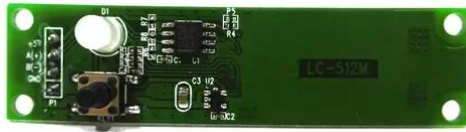

## Platine (QuickDMX) AKKU UP-4 QCL Spot Quick DMX (LC-512M)

Art.-Nr.: E6509693  
GTIN: 4026397632811

---

## Platine (QuickDMX) AKKU UP-4 QCL Spot Quick DMX (LC-512M)

Art.-Nr.: E6509693  
GTIN: 4026397632811

**Features:**

---