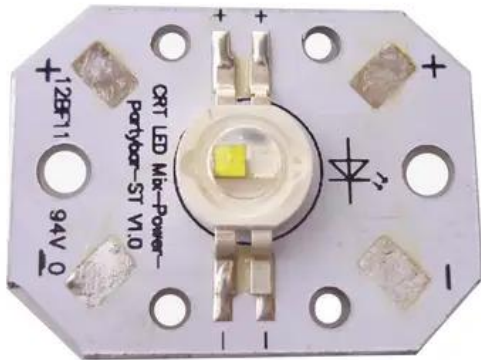

# Platine (LED) BCL 3W LED KLS-Kombo Laser Pro (CRT LED Mix-Power-partybar-STW150)

GTIN: 4026397623536

---

---