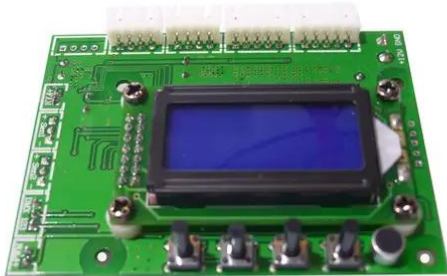

Platine (Display) LED TSL-150 Scan COB (X-Y-1086)

Art.-Nr.: E6509453
GTIN: 4026397621822

Platine (Display) LED TSL-150 Scan COB (X-Y-1086)

Art.-Nr.: E6509453
GTIN: 4026397621822

Features:
