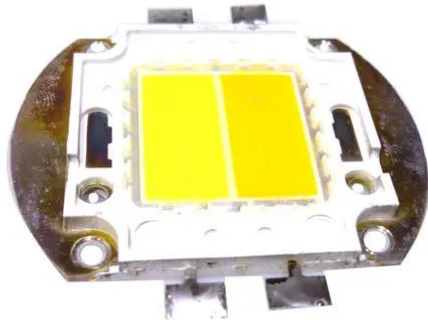

LED COB 100W CW/WW

Art.-Nr.: E6509409
GTIN: 4026397620665

LED COB 100W CW/WW

Art.-Nr.: E6509409
GTIN: 4026397620665

Features:
