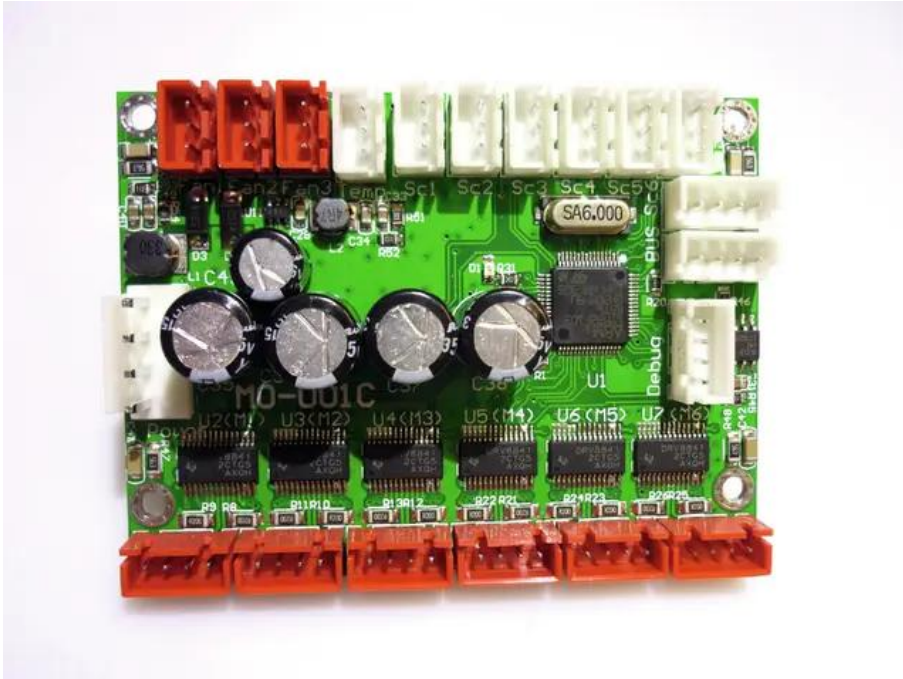

## Platine (Motortreiber) PLB-130 (MO001C)

Art.-Nr.: E6507024

GTIN: 4026397509069

---

---