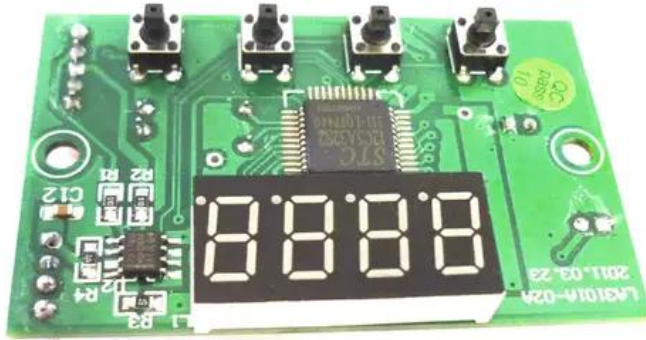

## Platine (Display) LED CLS-18 (LA3101A)

Art.-Nr.: E1125186

GTIN: 4026397436198

---

---